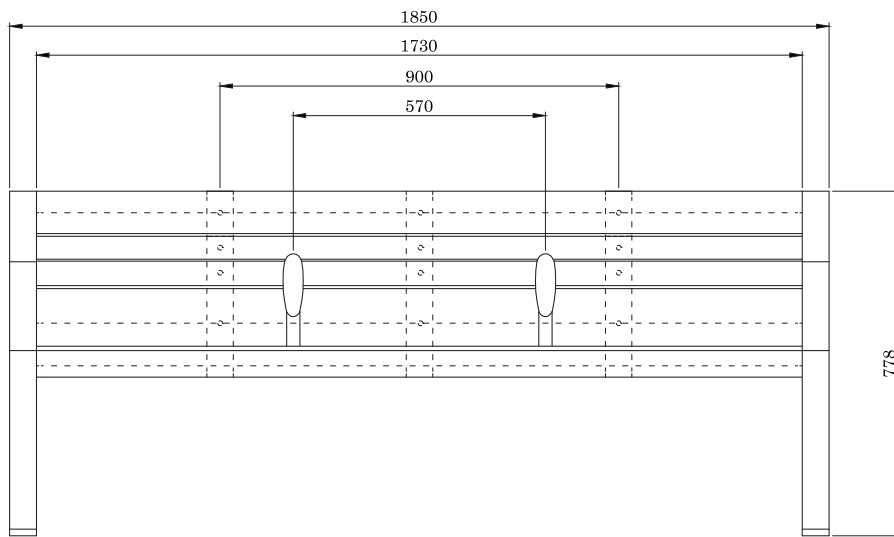

Strong &
Durable

Will not rot
or discolour

Eco
Sustainable

Maintenance
Free

Termite
Resistant

Technical Specifications

PFA105
Carnarvon

Dimensions

1850L x 612W x 784H

Materials

ECOPLASWOOD recycled plastic
Cast aluminium

Fixings

Bolt down | Freestanding

Finishes

ECOPLASWOOD colours
Powdercoat

Lengths available