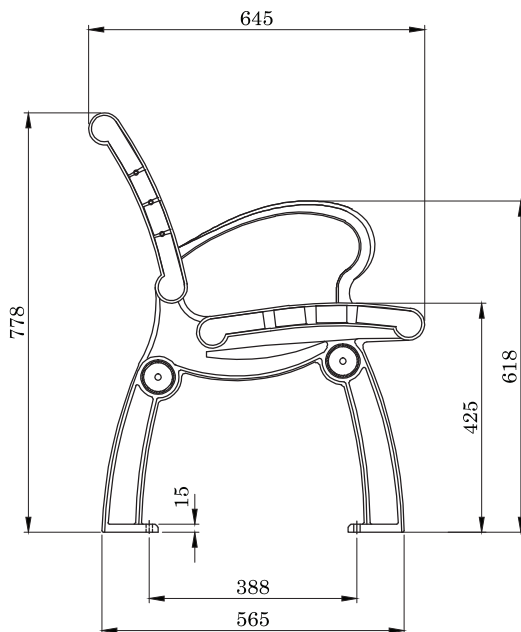

Colours available - Frame

Metal sample colours