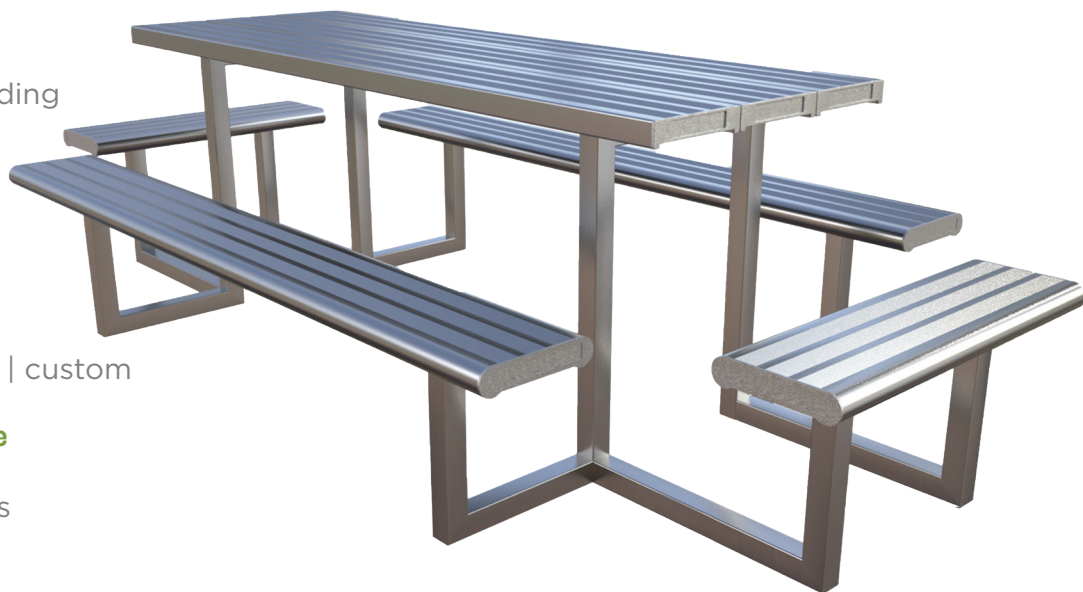

Colours available - Frame

Metal sample colours
Powdercoated Dulux colours
Clear anodised
Custom request