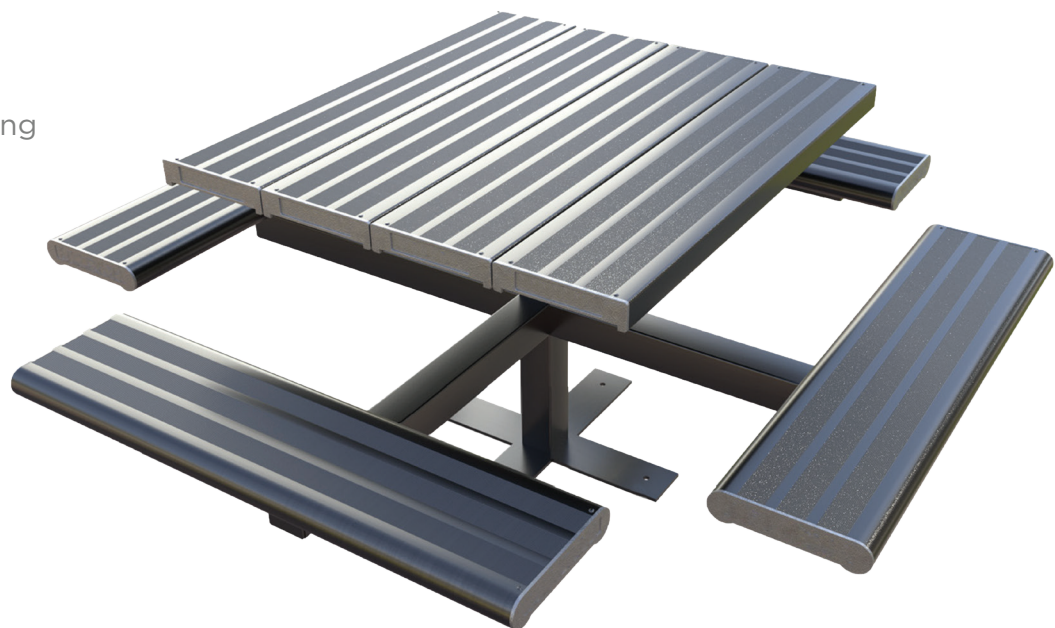

**PARK
FURNITURE
AUSTRALIA**

PFA205
Cooloola

Originating with clean design, the Cooloola setting has been designed to inspire flexibility with the unobtrusive base design. The effect of maximizing leg room is achieved with elegance ideal for those areas where space is at a premium. The on-ground or in-ground setting is a great look in any outdoor space.

The compact tables solid form offers high levels of comfort, safety and durability while delivering practical necessity into a complementary design feature.

Strong &
Durable

Will not rust

Eco
Sustainable

Low
Maintenance

Lightweight

Technical Specifications

Dimensions

1700 x 1700mm

Materials

Aluminium

Fixings

Surface mounted | Freestanding

Finishes

Plain milled
Powdercoating
Clear anodised

Length

1700 only

Colours available - Frame

Metal sample colours
Powdercoated Dulux colours
Clear anodised
Custom request

Park Furniture Australia are proud to actively work towards meeting these sustainable development goals as laid out by the United Nations.