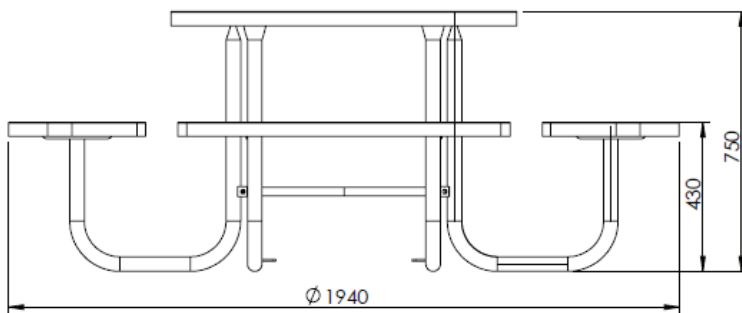

Technical Specifications

PFA62
Noosa

Dimensions

1940D x 750H

Materials

Mild steel

Fixings

Surface mounted | Freestanding

Finishes

Galvanised and powdercoated frame

Other options

Custom modifications

Colours available - Frame

Metal sample colours

Custom request

Park Furniture Australia are proud to actively work towards meeting these sustainable development goals as laid out by the United Nations.