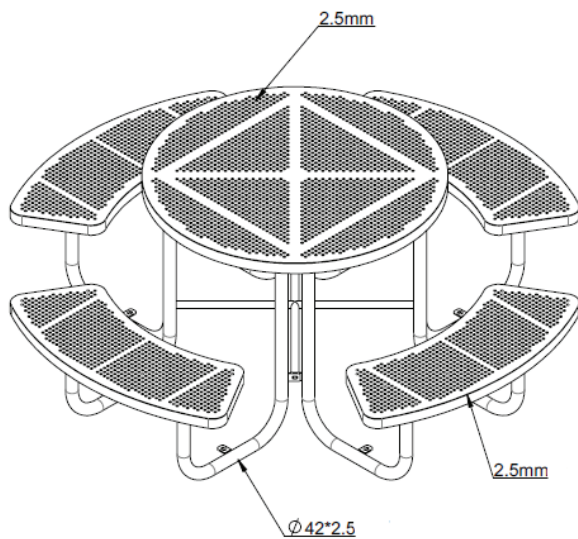

Technical Specifications

PFA62
Noosa

Dimensions

1940D x 750H

Materials

Mild steel

Fixings

Surface mounted | Freestanding

Finishes

Galvanised and powdercoated frame

Other options

Custom modifications

Colours available - Frame

Metal sample colours

Custom request

Park Furniture Australia are proud to actively work towards meeting these sustainable development goals as laid out by the United Nations.