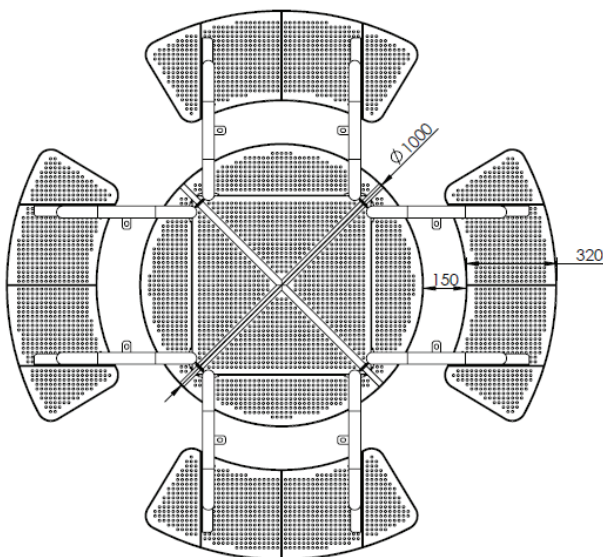

Technical Specifications

PFA62
Noosa

Dimensions

1940D x 750H

Materials

Mild steel

Fixings

Surface mounted | Freestanding

Finishes

Galvanised and powdercoated frame

Other options

Custom modifications

Colours available - Frame

Metal sample colours

Custom request

Park Furniture Australia are proud to actively work towards meeting these sustainable development goals as laid out by the United Nations.