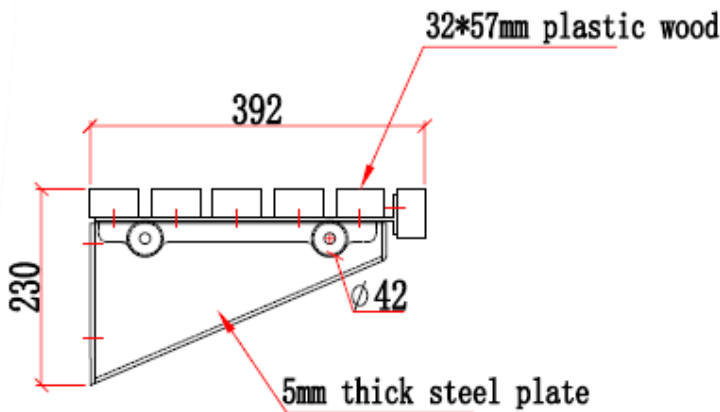

FRONT VIEW

SIDE VIEW