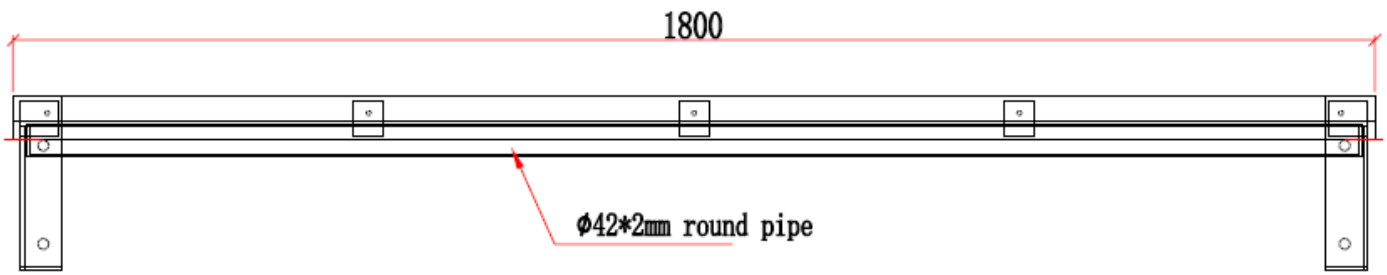

Park Furniture Australia are proud to actively work towards meeting these sustainable development goals as laid out by the United Nations

Dimensions

1800L x 392W x 230H

Materials

Recycled plastic/Aluminium/timber
Hot dipped galvanised mild steel

Fixings

Surface mounted

Finishes

Ecoplaswood (recycled plastic)
Galvanised and powder coated frame

Other options

Custom modifications/no armrest

Length

1800 | 2000 | 2400 | custom

**PARK
FURNITURE
AUSTRALIA**

PO Box 277, Capalaba Q 4157

1300 968 124

service@parkfurnitureaustralia.com.au

www.parkfurnitureaustralia.com.au